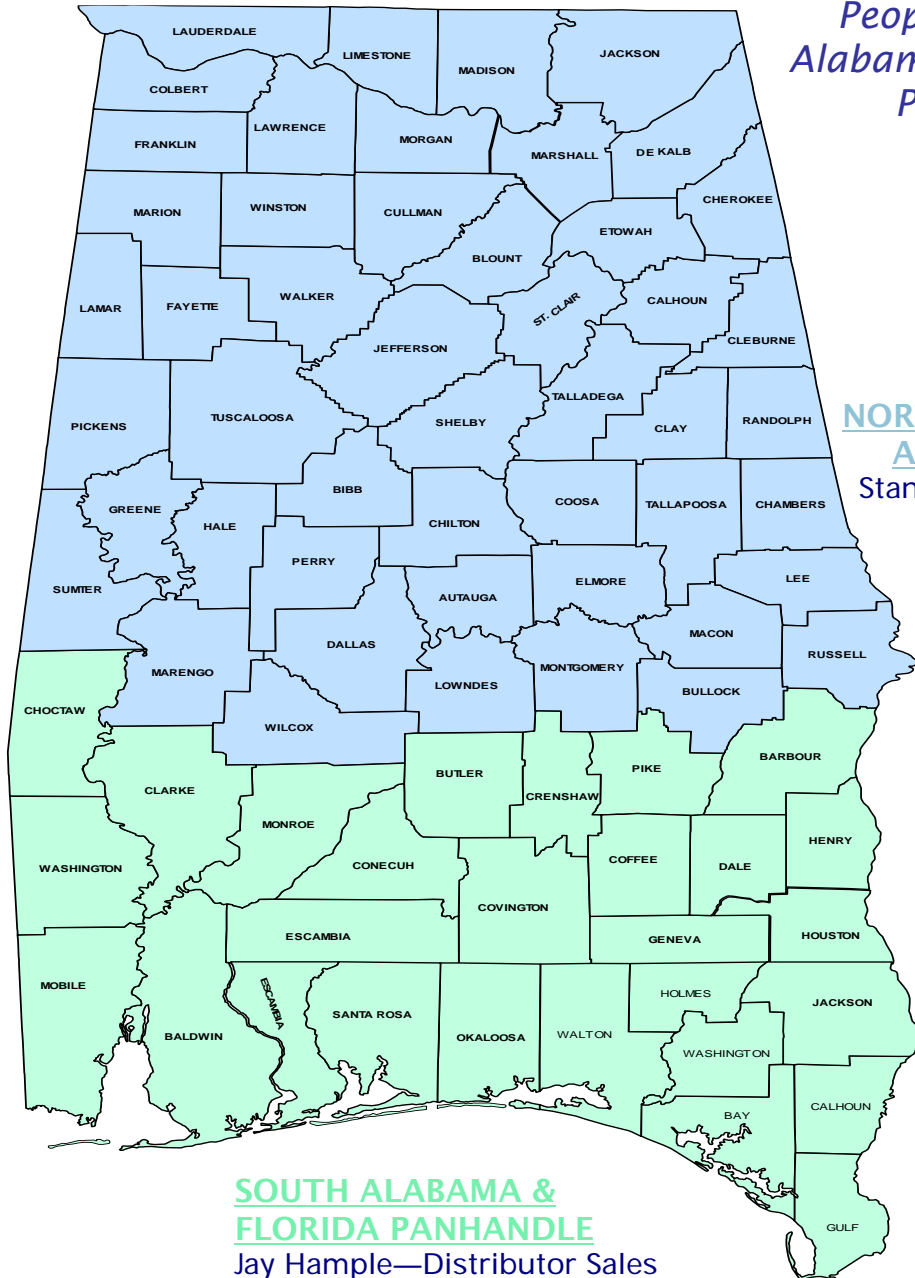

## UES Territories 2008

*“Professional Sales  
People Managing  
Alabama & the Florida  
Panhandle”*

**NORTH & CENTRAL  
ALABAMA**

Stan Neese—Distributor Sales

**SOUTH ALABAMA &  
FLORIDA PANHANDLE**

Jay Hample—Distributor Sales